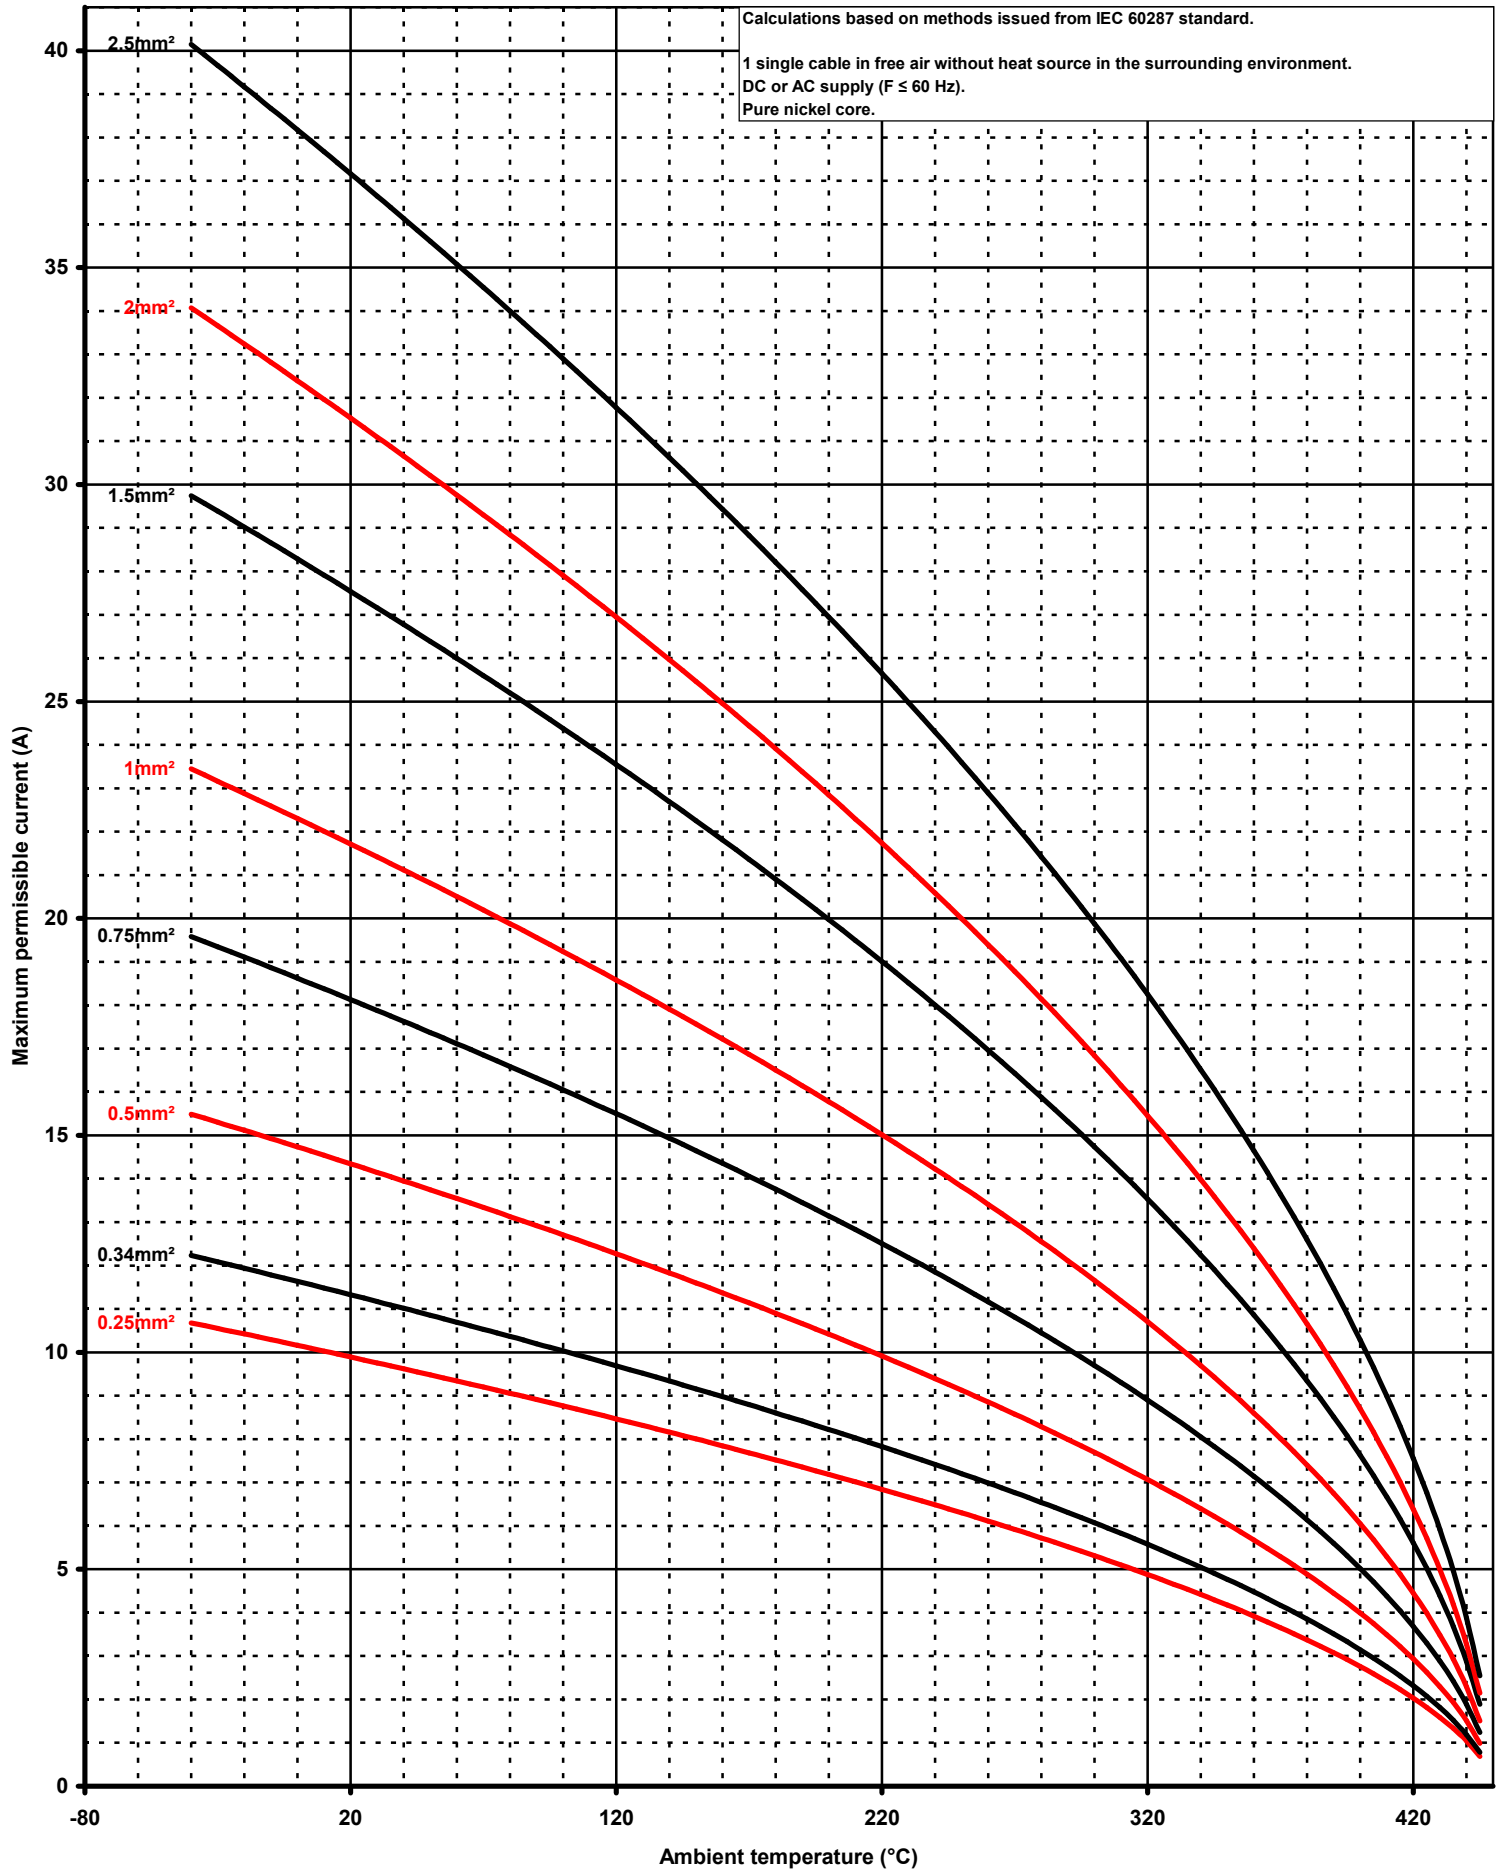

The information provided in this document is indicative. Laying, wiring and electrical conditions and the environment of the cable can not be fully considered in our studies. In no way OMERIN SAS shall be held responsible for any incidents in the case of inappropriate uses, particularly in the case of wiring conditions that do not respect the good practice and the standards in force. For an optimum use of our cables, we recommend testing in real conditions. Our sales department is available for a possible provision of samples, and/or for the conditions of a complete study in our laboratories.