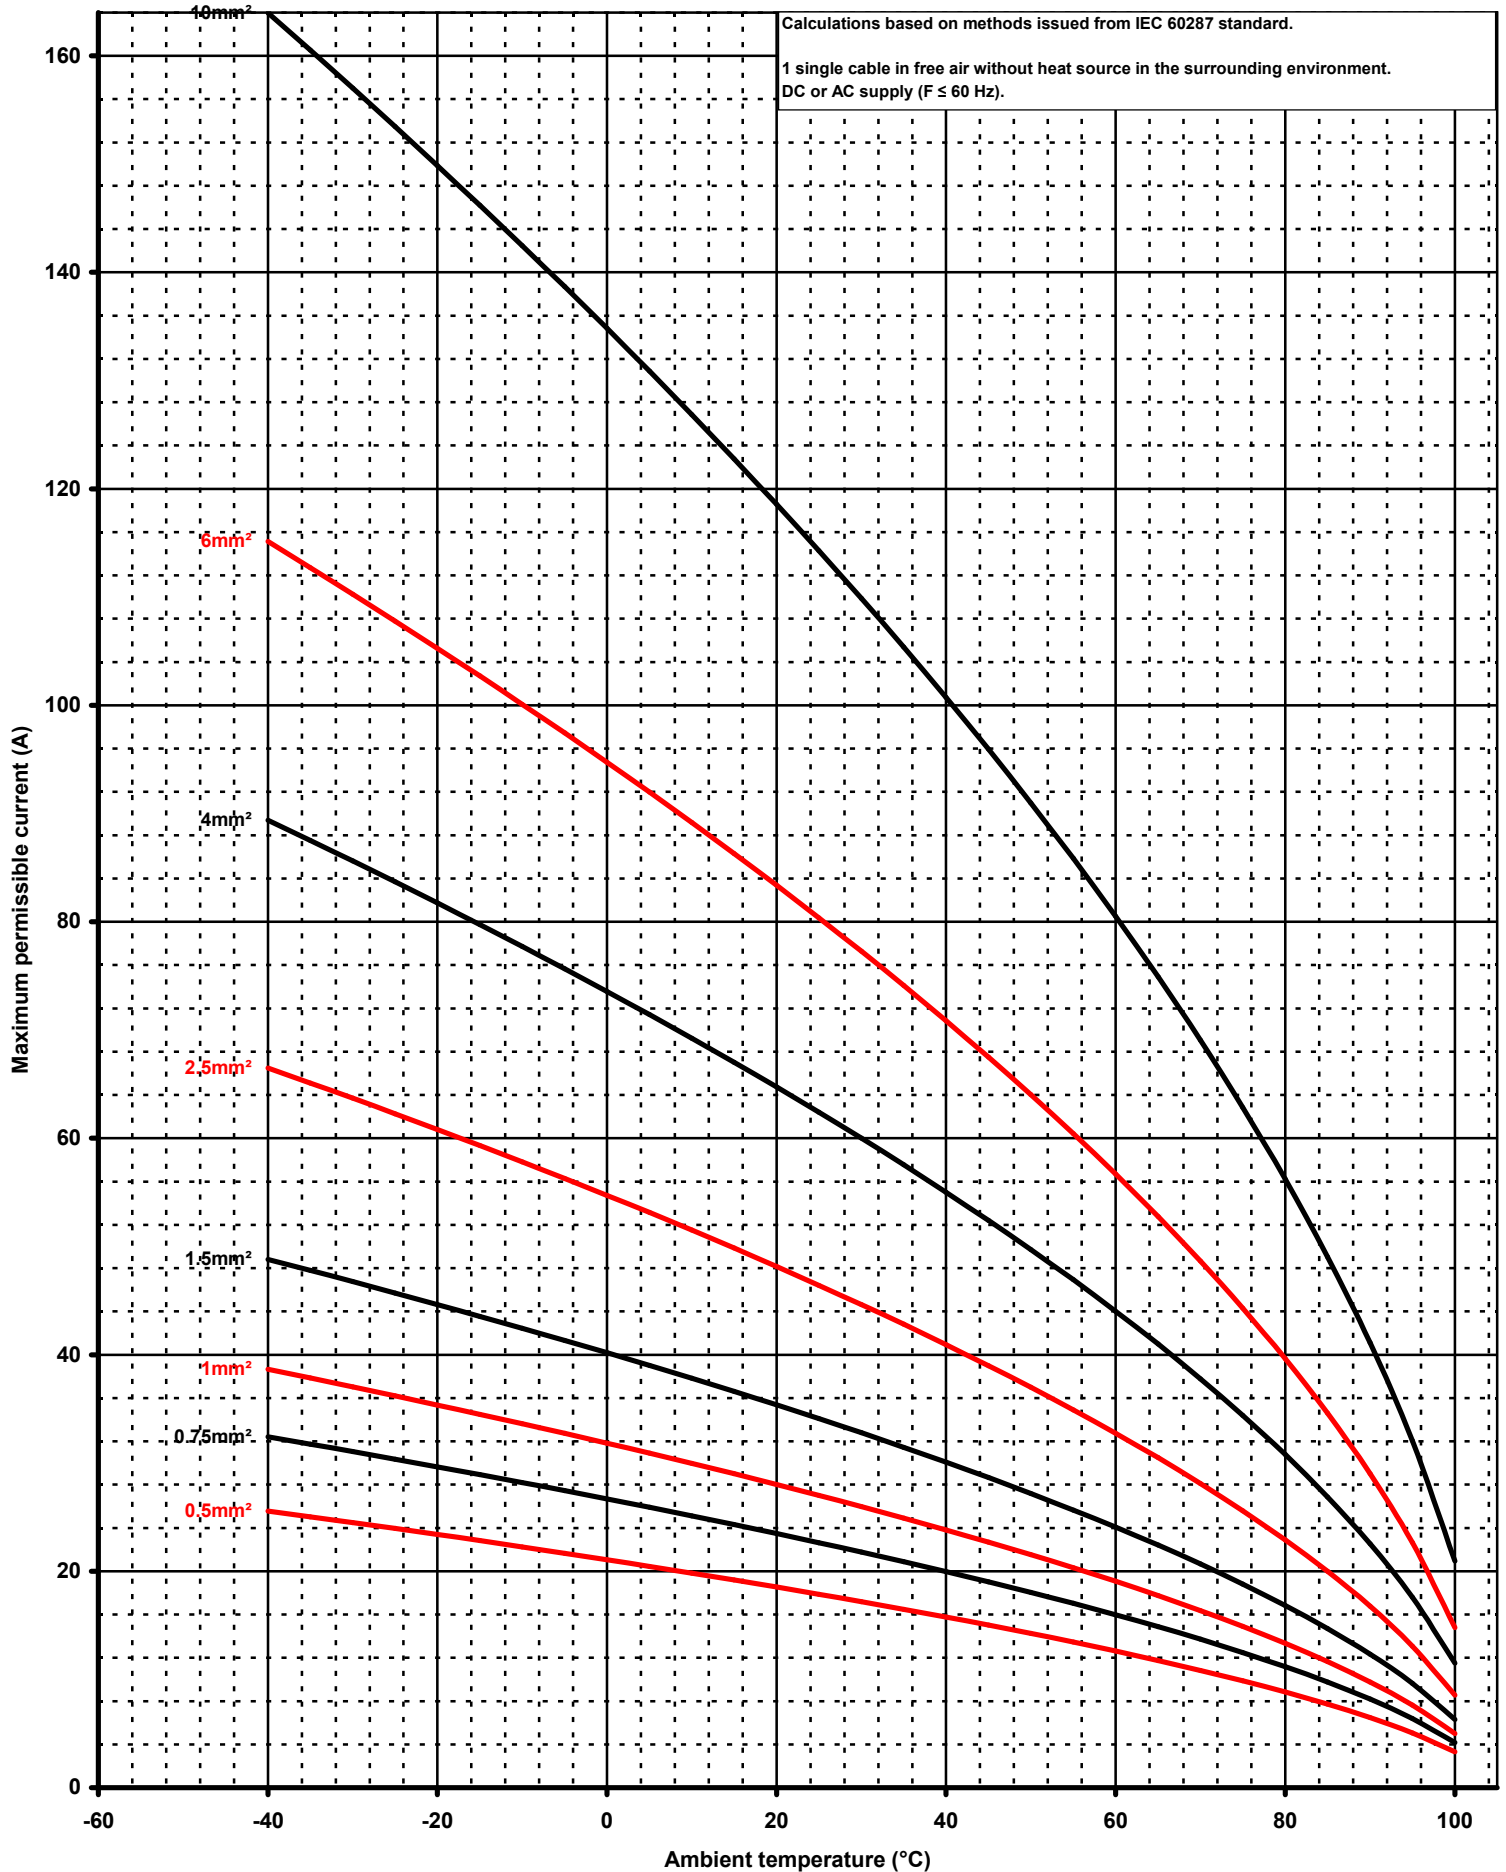

The information provided in this document is indicative. Laying, wiring and electrical conditions and the environment of the cable can not be fully considered in our studies. In no way OMERIN SAS shall be held responsible for any incidents in the case of inappropriate uses, particularly in the case of wiring conditions that do not respect the good practice and the standards in force. For an optimum use of our cables, we recommend testing in real conditions. Our sales department is available for a possible provision of samples, and/or for the conditions of a complete study in our laboratories.