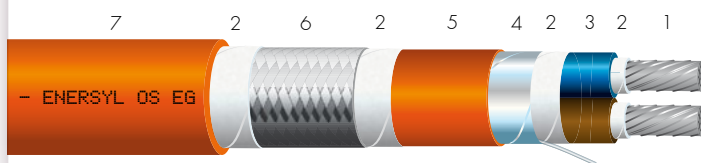

# ENERSYL® OS 331 SHF1 CONTROL Control cables

- 1 • Stranded tin-plated copper core, class 2 as per IEC 60228.
- 2 • Optional separating tape.
- 3 • Insulation: silicone rubber, type S 95 + optional filler(s).
- 4 • (optional) Electrical screen: aluminium/PET tape + continuity wire (EG) / tin-plated copper braid (BE) / bare copper braid (BR).
- 5 • (optional) Internal sheath: HFFR, type SHF1.
- 6 • (optional) Armour: galvanized steel braid (BG) / double steel tape (FA).
- 7 • Outer sheath: HFFR, type SHF1.

## Reference

- (example) ENERSYL® OS EG BG 331 SHF1  
CONTROL 19x1,5 mm<sup>2</sup>  
OS: for offshore applications  
EG, BE, BR: type of electrical screen  
BG, FA: type of armour  
331 : fire resistant cable  
SHF1: nature of sheath material  
CONTROL: control cable  
19: number of conductors  
X, G: type of assembly without (X)  
or with (G) an earth wire  
1.5 mm<sup>2</sup>: cross-section in mm<sup>2</sup>